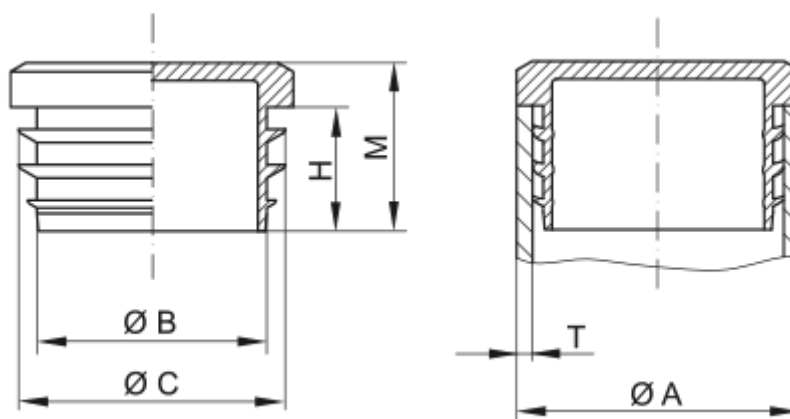

Article number: 59GPN320GL1512

Description: KLEE Finned plugs GPN 320 - 15 (Wall thickness 1-2)

## Measures

A = 15

B = 10

C = 13.5

H = 11

M = 15

T = 1-2